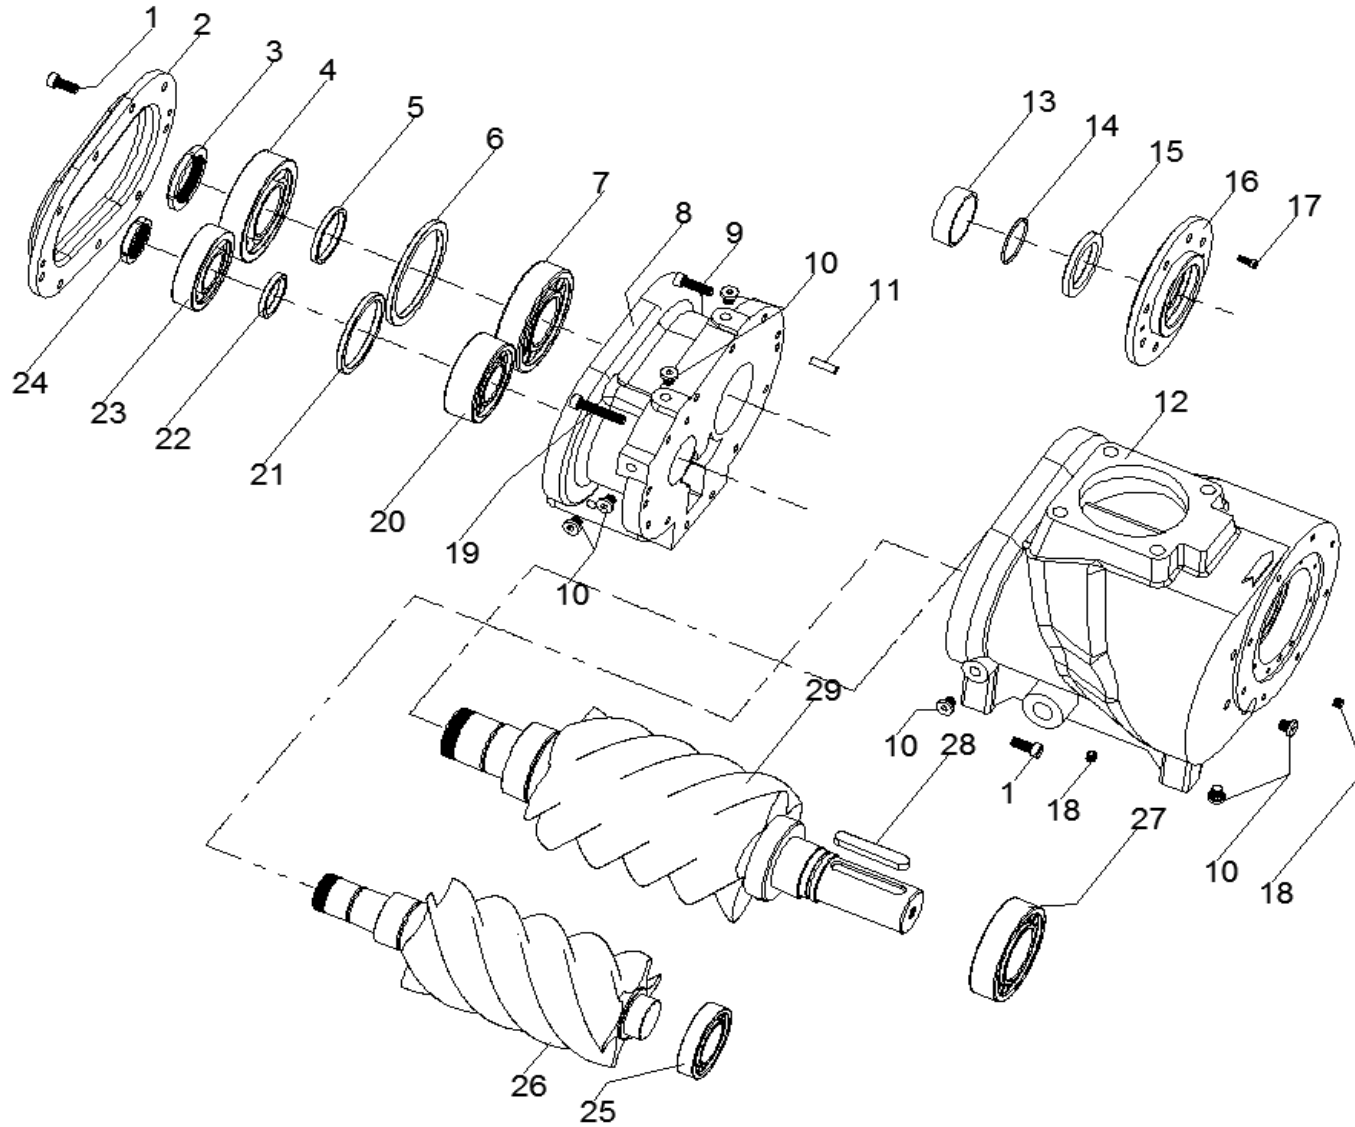

AB-600R Construction BOM

AB-600R Construction BOM

Item	Number	Description	Quantity	Item	Number	Description	Quantity
1	4301-110025-C	Bolt	11	16	3512-1161AA	Seal Cover	1
2	35337-1101AA	Discharge Cover Plate	1	17	4301-106016-C	Bolt	8
3	4302-260	KM Nut	1	18	4305-107	Plug	4
4	4101-7312BUO	Bearing	1	19	4301-110055-C	Bolt	3
5	35312-113DAB	Spacer Ring	1	20	4102-NU2309E	Bearing	1
6	35312-1134AB	Spacer Ring	1	21	3105-1137B	Spacer Ring	1
7	4102-NU312E	Bearing	1	22	3105-113AA	Spacer Ring	1
8	35337-1131AB	Bearing Seat	1	23	4101-7309BUO	Bearing	1
9	4301-110035-C	Bolt	7	24	4302-245	KM Nut	1
10	4305-924	Plug	7	25	4102-NJ210E	Bearing	1
11	35302-1102AB	Parallel Pin	2	26	35337-1133AA	Female Rotor	1
12	35337-1141AA	Housing	1	27	4102-NJ2213E	Bearing	1
13	35337-1167AA	Bush	1	28	3504-1164AA	Parallel Key	1
14	4201-VG055	O-Ring	1	29	35337-1132BA	Male Rotor	1
15	4203-068090R	Shaft Seal	1				